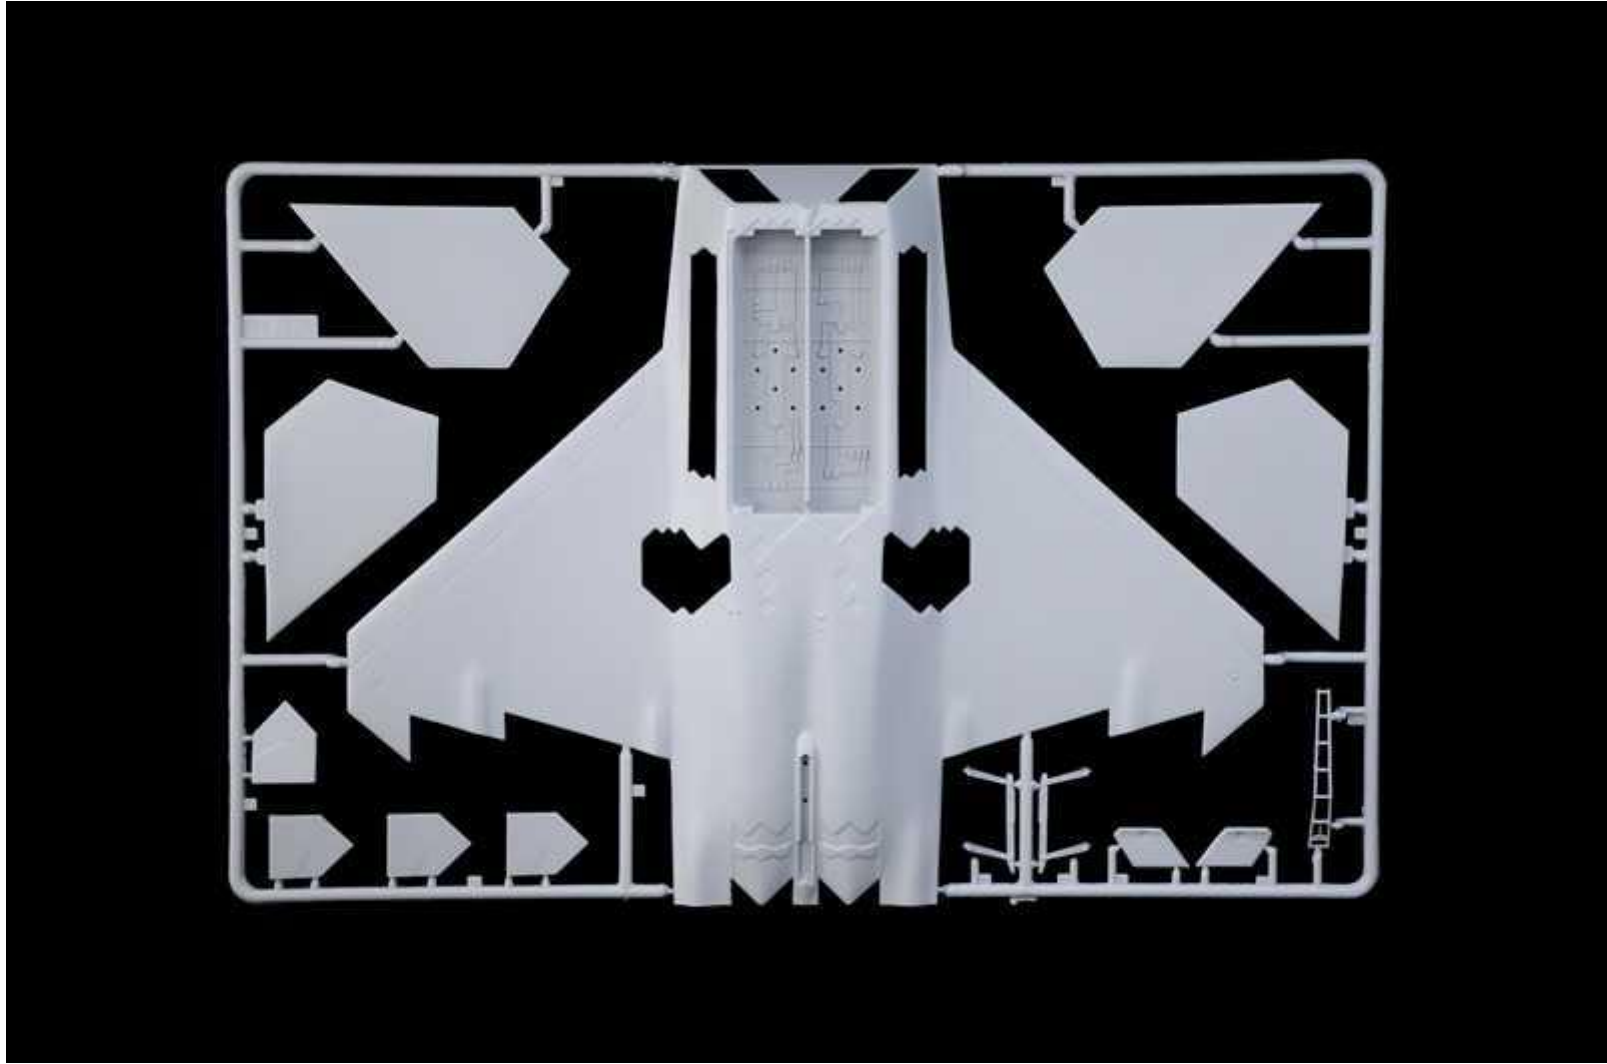

COMMON PARTS

VERSION A

LOCKHEED MARTIN-BOEING F-22 RAPTOR

3<sup>RD</sup> FIGHTER WING, 525<sup>TH</sup> FIGHTER SQUADRON, ELMENDORF-RICHARDSON AFB, ALASKA, MARCH 2011

**FLAT LIGHT GRAY**  
F.S. 36495  
ITALERI 4765AP

**LIGHT COMPASS GHOST GRAY**  
F.S. 36375

**DARK COMPASS GHOST GRAY**  
F.S. 36320

**MEDIUM GRAY**  
F.S. 36270  
ITALERI 4746AP

**GUN METAL**  
F.S. 37200  
ITALERI 4681AP

VERSION B

LOCKHEED MARTIN-BOEING F-22A RAPTOR

**MEDIUM GRAY**  
F.S. 36270  
ITALERI 4746AP

**GUN METAL**  
F.S. 37200  
ITALERI 4681AP

VERSION C

LOCKHEED MARTIN-BOEING F-22A RAPTOR

154<sup>TH</sup> WING, 199<sup>TH</sup> FIGHTER SQUADRON, JOINT BASE PEARL HARBOR-HICKAM, HAWAII, 2016