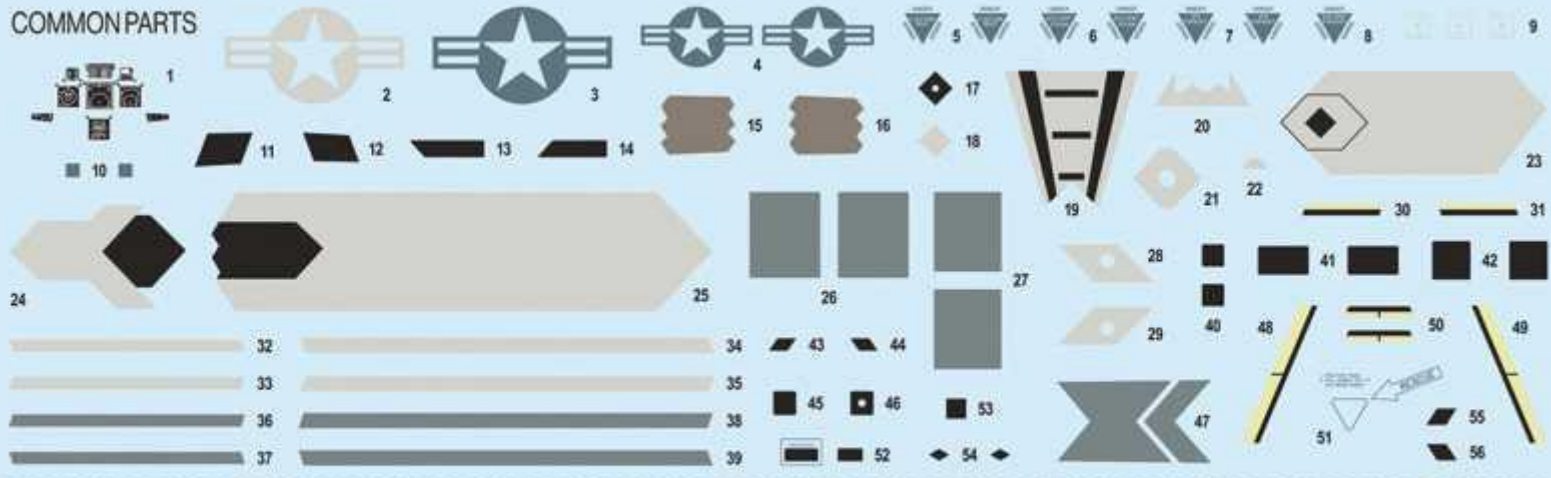

COMMON PARTS

VERSION A

LOCKHEED MARTIN-BOEING F-22 RAPTOR

3<sup>RD</sup> FIGHTER WING, 525<sup>TH</sup> FIGHTER SQUADRON, ELMENDORF-RICHARDSON AFB, ALASKA, MARCH 2011

**FLAT LIGHT GRAY**  
F.S. 36495  
ITALERI 4765AP

**MEDIUM GRAY**  
F.S. 36270  
ITALERI 4746AP

**GUN METAL**  
F.S. 37200  
ITALERI 4681AP

VERSION C

LOCKHEED MARTIN-BOEING F-22A RAPTOR

154<sup>TH</sup> WING, 199<sup>TH</sup> FIGHTER SQUADRON, JOINT BASE PEARL HARBOR-HICKAM, HAWAII, 2016

**FLAT LIGHT GRAY**  
F.S. 36495  
ITALERI 4765AP

**LIGHT COMPASS GHOST GRAY**  
F.S. 36375

**DARK COMPASS GHOST GRAY**  
F.S. 36320

**MEDIUM GRAY**  
F.S. 36270  
ITALERI 4746AP

**GUN METAL**  
F.S. 37200  
ITALERI 4681AP