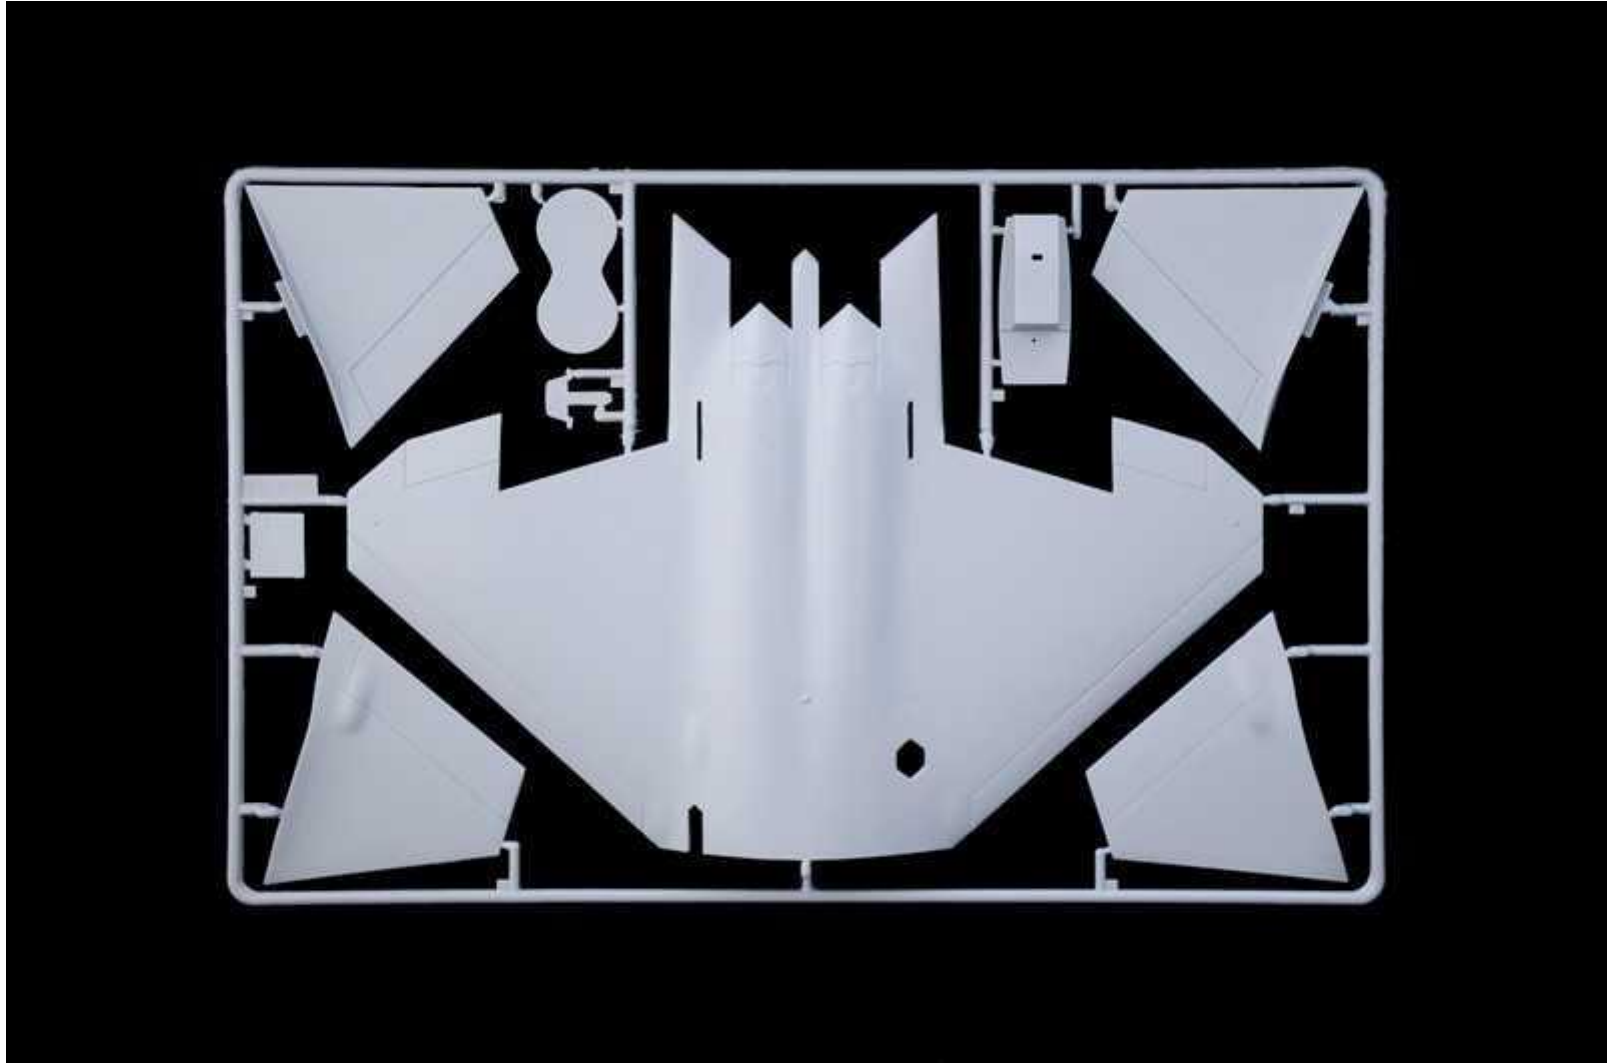

COMMON PARTS

VERSION A

LOCKHEED MARTIN-BOEING F-22 RAPTOR

3<sup>RD</sup> FIGHTER WING, 525<sup>TH</sup> FIGHTER SQUADRON, ELMENDORF-RICHARDSON AFB, ALASKA, MARCH 2011

**FLAT LIGHT GRAY**  
F.S. 36495  
ITALERI 4765AP

**LIGHT COMPASS GHOST GRAY**  
F.S. 36375

**DARK COMPASS GHOST GRAY**  
F.S. 36320

**MEDIUM GRAY**  
F.S. 36270  
ITALERI 4746AP

**GUN METAL**  
F.S. 37200  
ITALERI 4681AP

VERSION B

LOCKHEED MARTIN-BOEING F-22A RAPTOR