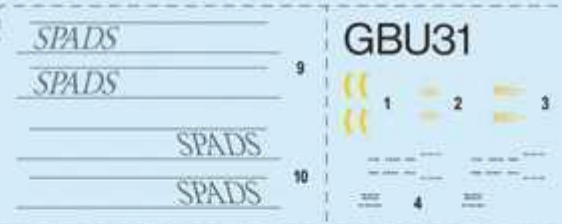

COMMON PARTS

VERSION A

LOCKHEED MARTIN-BOEING F-22 RAPTOR

3<sup>RD</sup> FIGHTER WING, 525<sup>TH</sup> FIGHTER SQUADRON, ELMENDORF-RICHARDSON AFB, ALASKA, MARCH 2011

**FLAT LIGHT GRAY**  
F.S. 36495  
ITALERI 4765AP