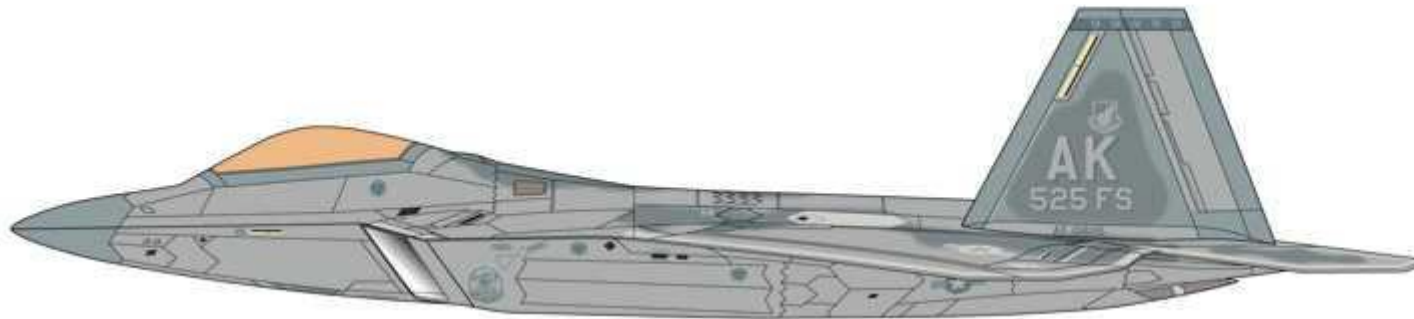

COMMON PARTS

VERSION A

LOCKHEED MARTIN-BOEING F-22 RAPTOR

3<sup>RD</sup> FIGHTER WING, 525<sup>TH</sup> FIGHTER SQUADRON, ELMENDORF-RICHARDSON AFB, ALASKA, MARCH 2011

**FLAT LIGHT GRAY**  
F.S. 36495  
ITALERI 4765AP