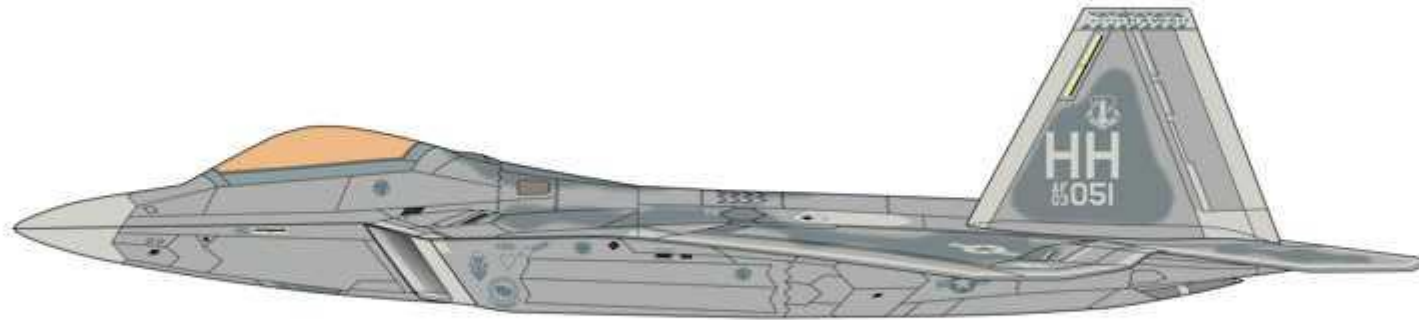

**MEDIUM GRAY**  
F.S. 36270  
ITALERI 4746AP

**GUN METAL**  
F.S. 37200  
ITALERI 4681AP

VERSION C

LOCKHEED MARTIN-BOEING F-22A RAPTOR

154<sup>TH</sup> WING, 199<sup>TH</sup> FIGHTER SQUADRON, JOINT BASE PEARL HARBOR-HICKAM, HAWAII, 2016