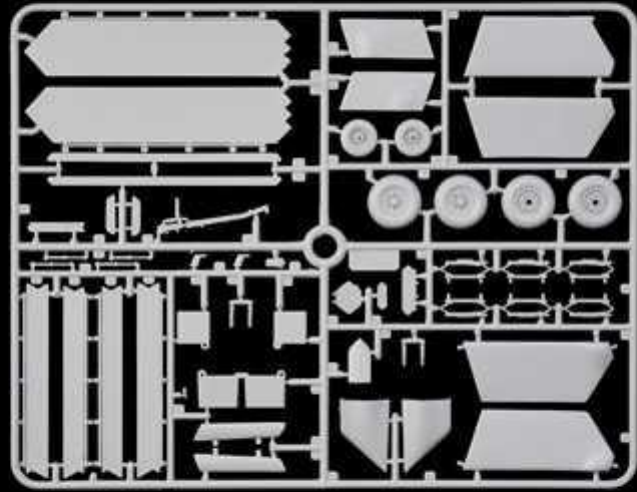

COMMON PARTS

VERSION A

LOCKHEED MARTIN-BOEING F-22 RAPTOR

3<sup>RD</sup> FIGHTER WING, 525<sup>TH</sup> FIGHTER SQUADRON, ELMENDORF-RICHARDSON AFB, ALASKA, MARCH 2011

**FLAT LIGHT GRAY**  
F.S. 36495  
ITALERI 4765AP