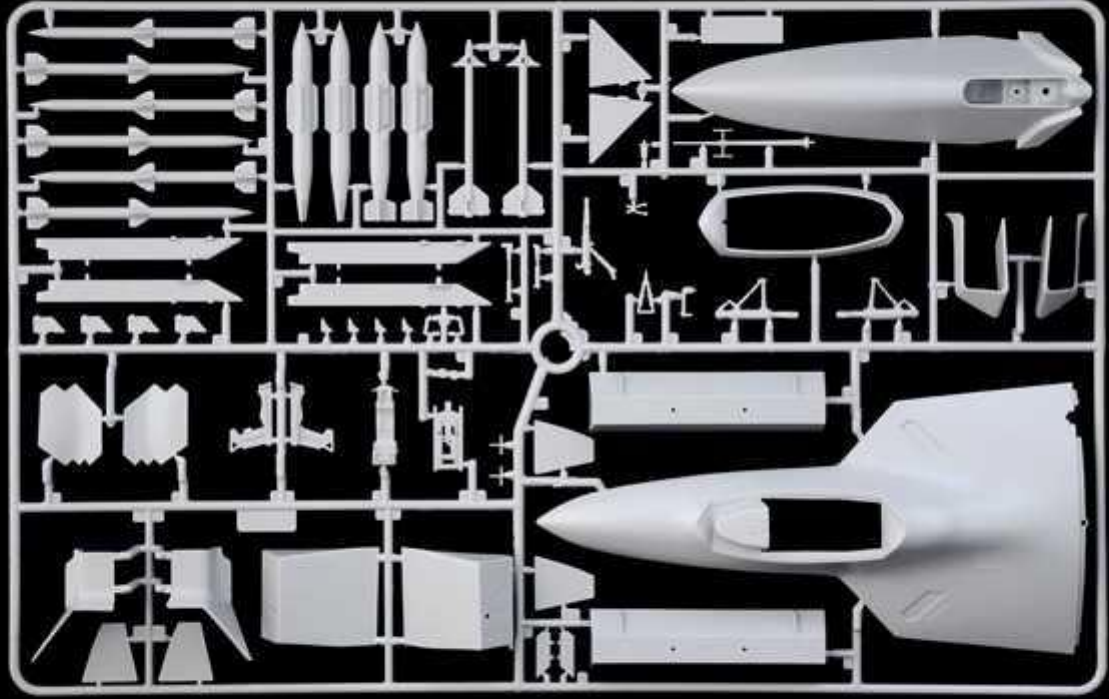

COMMON PARTS

VERSION A

LOCKHEED MARTIN-BOEING F-22 RAPTOR

3<sup>RD</sup> FIGHTER WING, 525<sup>TH</sup> FIGHTER SQUADRON, ELMENDORF-RICHARDSON AFB, ALASKA, MARCH 2011

**FLAT LIGHT GRAY**  
F.S. 36495  
ITALERI 4765AP