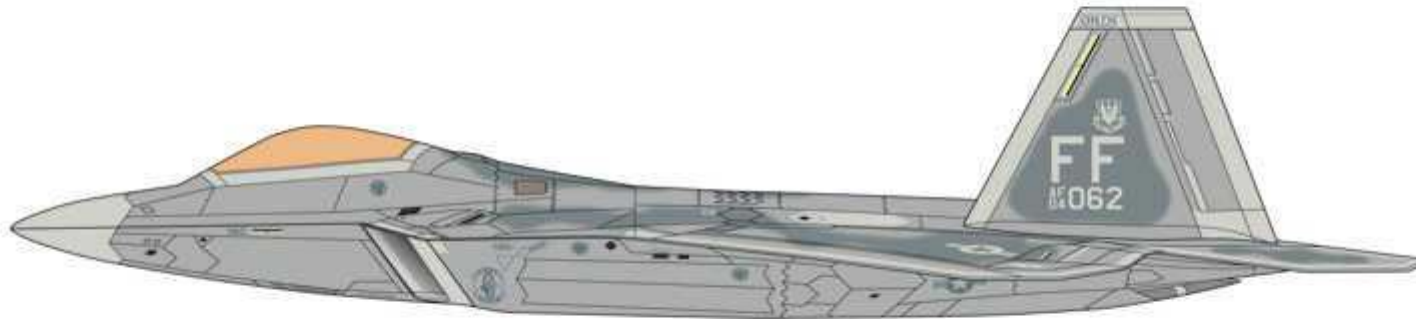

VERSION B

LOCKHEED MARTIN-BOEING F-22A RAPTOR

1ST FIGHTER WING, 94TH FIGHTER SQUADRON, LANGLEY AFB, FLORIDA, 2006

FLAT LIGHT GRAY
F.S. 36495
ITALERI 4765AP

LIGHT COMPASS GHOST GRAY
F.S. 36375

DARK COMPASS GHOST GRAY
F.S. 36320

MEDIUM GRAY
F.S. 36270
ITALERI 4746AP

GUN METAL
F.S. 37200
ITALERI 4681AP