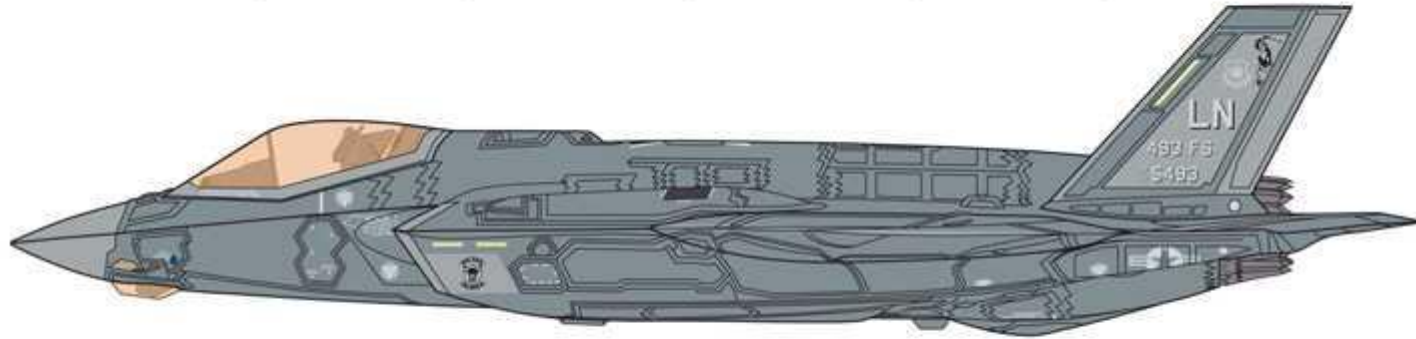

COMMON PARTS

ITALERI No 1464 - F-35A Lightning II (Beast Mode)

DESIGN PRINTED BY CARTONART MADE IN ITALY

*VERSION A*

*LOCKHEED MARTIN F-35A, BuNo 19-5493, 493<sup>RD</sup> FS FLAGSHIP, 48<sup>TH</sup> FIGHTER WING, LAKENHEATH AB, APRIL 2022*

**LIGHT COMPASS GHOST GRAY**  
F.S. 36375

**FLAT DARK GRAY**  
F.S. 36170

**GUN METAL**  
F.S. 37200  
ITALERI 4681AP

VERSION B

LOCKHEED MARTIN F-35A, MM 7337, AERONAUTICA MILITARE, 13° GRUPPO, 32° STORMO, AMENDOLA AB, 2021