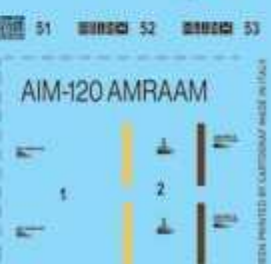

COMMON PARTS

ITALERI No 1464 - F-35A Lightning II (Beast Mode)

DESIGN PRINTED BY CARTONART MADE IN ITALY

*VERSION A*

*LOCKHEED MARTIN F-35A, BuNo 19-5493, 493<sup>RD</sup> FS FLAGSHIP, 48<sup>TH</sup> FIGHTER WING, LAKENHEATH AB, APRIL 2022*