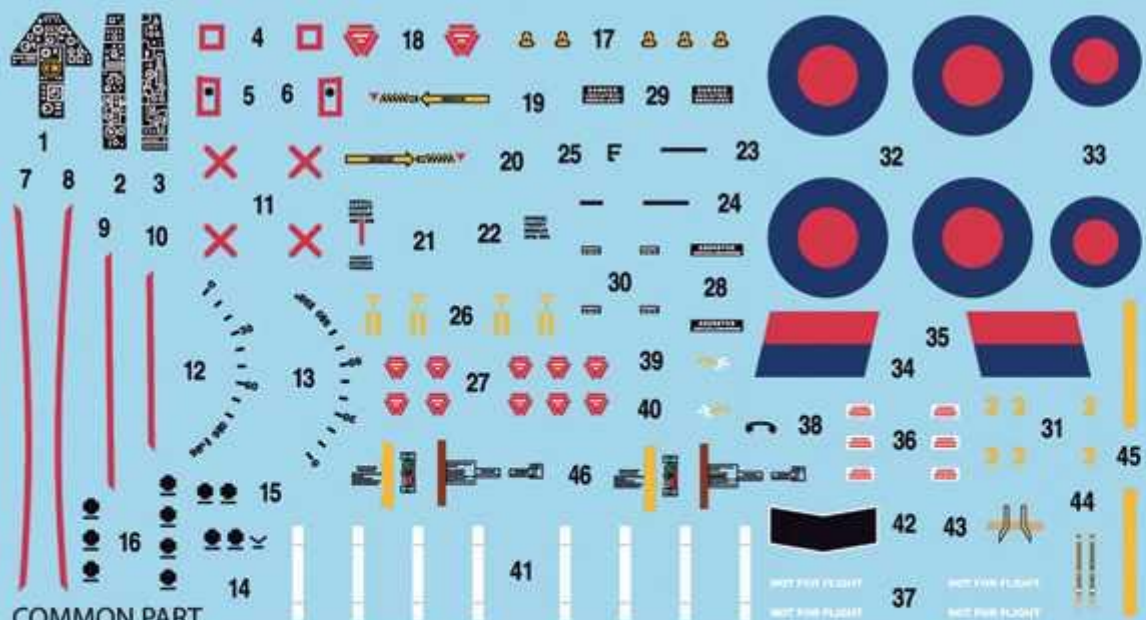

Suggested colors

ITALERI
ACRYLIC PAINT

Flat Euro I
Dark Green
4729AP

Flat Extra Dark
Sea Gray
4312AP

COMMON PART

C XV² XV
 789 789
 XV789¹ 32³ 32
 XV789
 V778¹ V778
 3 16 V² D V
 16 778 778
 E XZ² XZ
 997 997

A XW² XW⁰³
 919 919 XW919³
 XW919¹

B XZ² XZ⁰⁵
 992 992 XZ992³
 XZ992¹

F XW² XW⁰⁷
 989 989 XW989³
 XW989¹
 No. 1401 HARRIER GR3

XZ997
 XZ997³
 31³ 31
