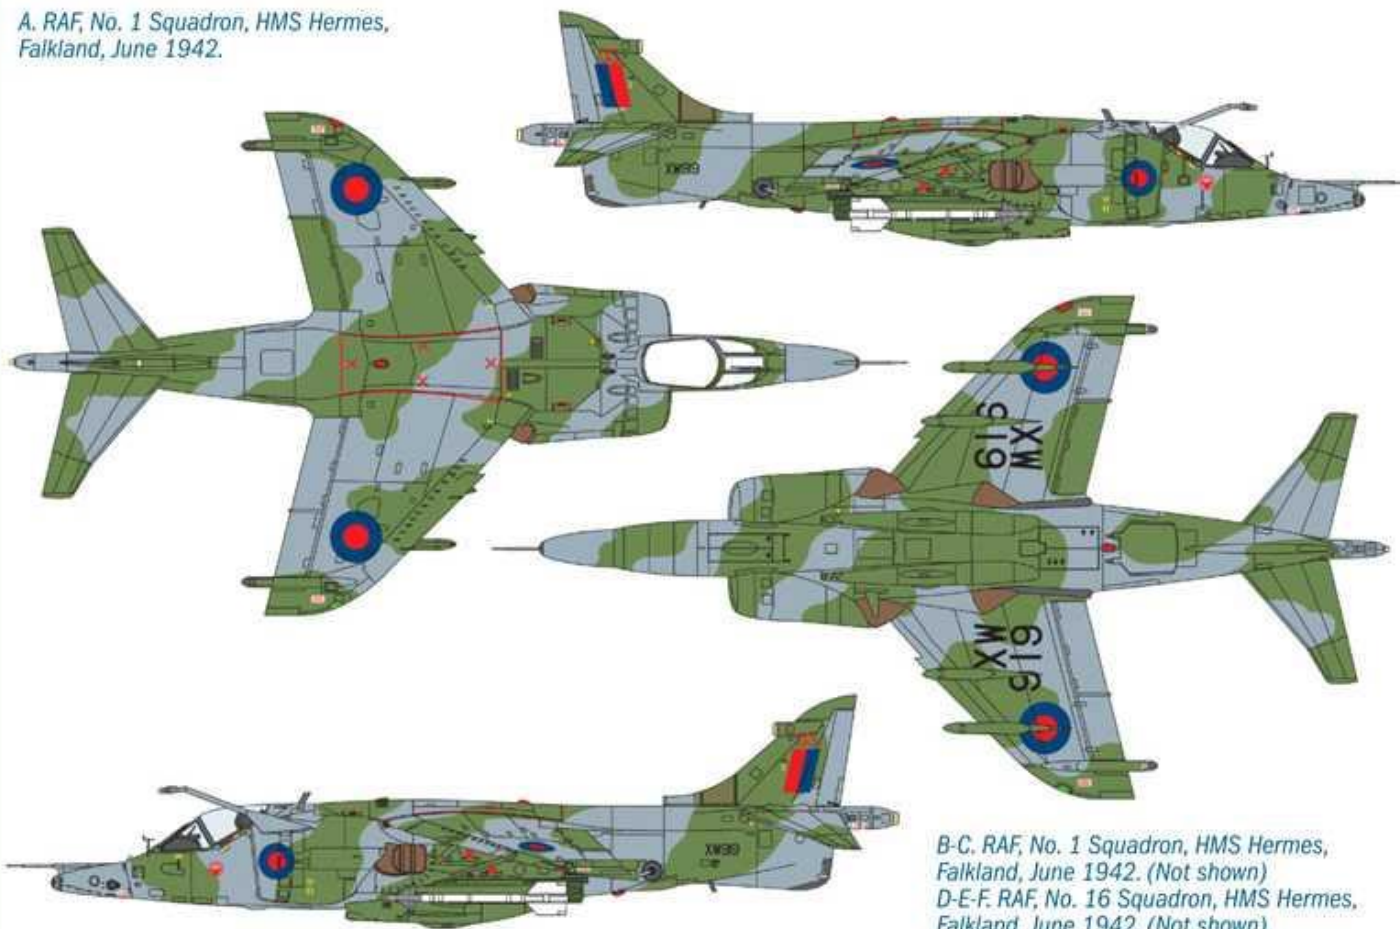

A. RAF, No. 1 Squadron, HMS Hermes,
Falkland, June 1942.

B-C. RAF, No. 1 Squadron, HMS Hermes,
Falkland, June 1942. (Not shown)
D-E-F. RAF, No. 16 Squadron, HMS Hermes,
Falkland, June 1942. (Not shown)

Suggested colors

ITALERI
ACRYLIC PAINT

Flat Euro I
Dark Green
4729AP

Flat Extra Dark
Sea Gray
4312AP

COMMON PART

C XV² XV
 789 789
 XV789¹ 32³ 32
 XV789
 V778¹ V778
 3 16 V² D V
 16 778 778
 E XZ² XZ
 997 997