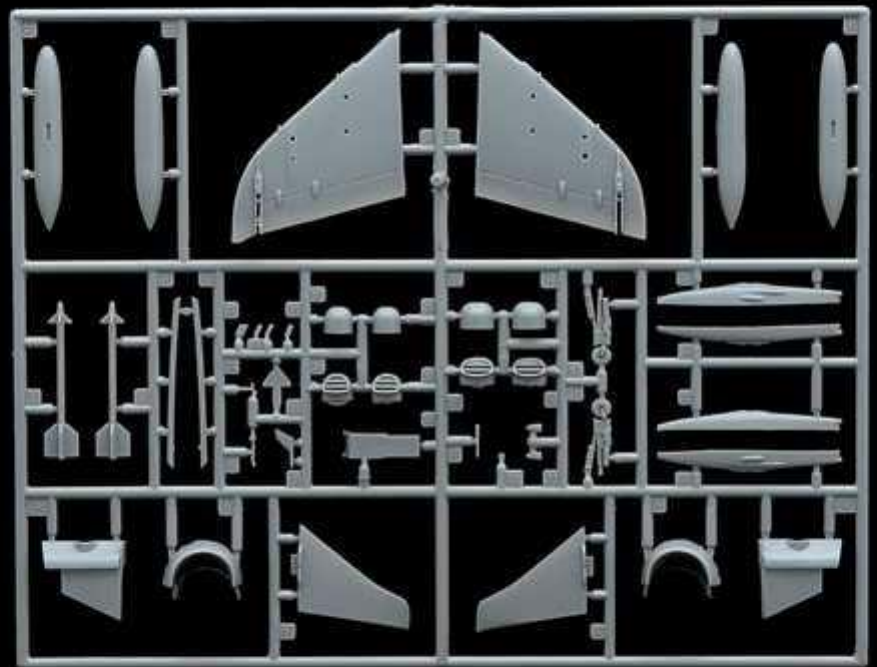

Suggested colors

ITALERI
ACRYLIC PAINT

Flat Euro I
Dark Green
4729AP

Flat Extra Dark
Sea Gray
4312AP

COMMON PART

C XV² XV
 789 789
 XV789¹ 32³ 32
 XV789
 V778¹ V778
 3 16 V² D V
 16 778 778
 E XZ² XZ
 997 997

A XW² XW⁰³
 919 919 XW919³
 XW919¹

B XZ² XZ⁰⁵
 992 992 XZ992³
 XZ992¹

F XW² XW⁰⁷
 989 989 XW989³
 XW989¹
 No. 1401 HARRIER GR3

XZ997
 XZ997³
 31³ 31
