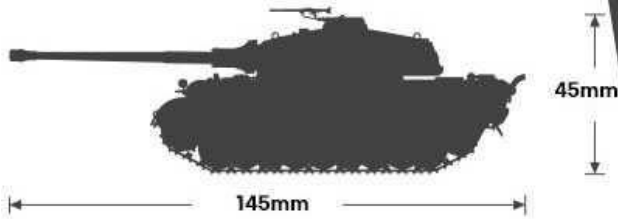

# Include decal with *Three marking options*

2/s Pz.Abt.501, Ardennes, 1944-1945

2/s Pz.Abt.501, Ardennes, 1944-1945.(Winter camouflage)

Pz.Abt.503(Ostuf. Lippert), Berlin-Sektor, 1945

# German King Tiger "Henschel Turret"

- WW II German heavy tank
- Semi-connected tracks
- 8.8cm KwK 43 main gun and MG34 machine gun

**Characteristics**