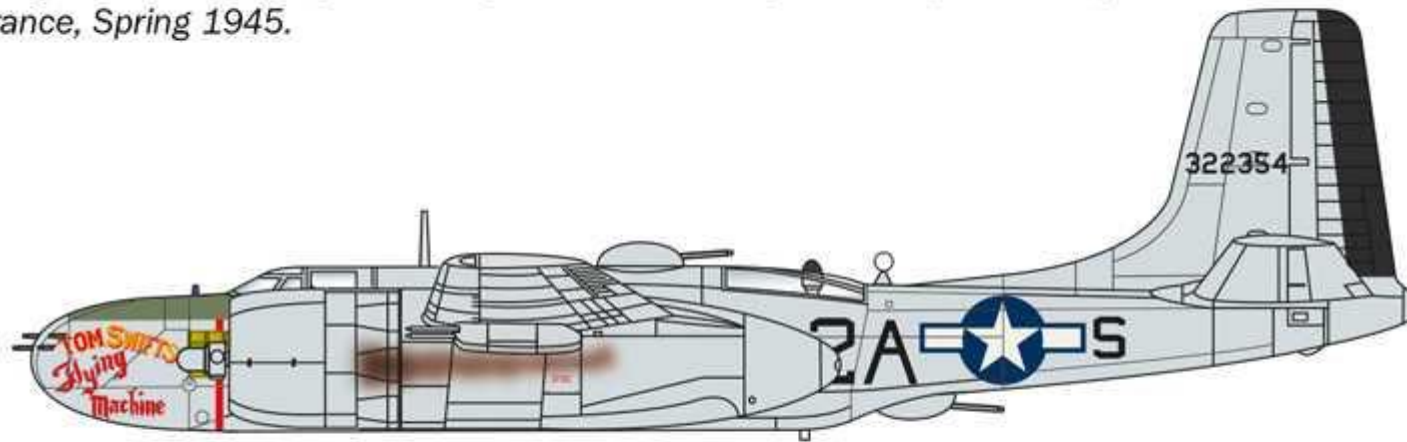

**2x**

**Version A:**

Douglas A-26B Invader, 43-22354, USAAF 669th BS, 416th BG, A69 Laon, France, Spring 1945.

MF Aluminium  
4677AP  
F.S. 37178

MF Gun Metal  
4681AP  
F.S. 37200

F Black  
4768AP  
F.S. 37038

**Version B:**

*Douglas A-26B Invader, 43-22359, USAAF 552nd.BS, 386th BG, A60 Beaumont sur l'Oise, France, April 1945.*

MF Aluminium  
4677AP  
F.S. 37178

MF Gun Metal  
4681AP  
F.S. 37200

F Black  
4768AP  
F.S. 37038

**Version C:**

*Douglas A-26B Invader, 43-22440, USAAF 84th BS, 47th BG, Grosseto AB, Italy, January 1945.*

M F Aluminium  
4677AP  
F.S. 37178

M F Gun Metal  
4681AP  
F.S. 37200

F Black  
4768AP  
F.S. 37038

**Version D:**

*Douglas A-26B Invader, 41-39207, USAAF 553rd BS, 386th BG, A55 Villaroche, France, October 1944.*

■ M F Aluminium  
4677AP  
F.S. 37178

■ M F Gun Metal  
4681AP  
F.S. 37200

■ F Black  
4768AP  
F.S. 37038