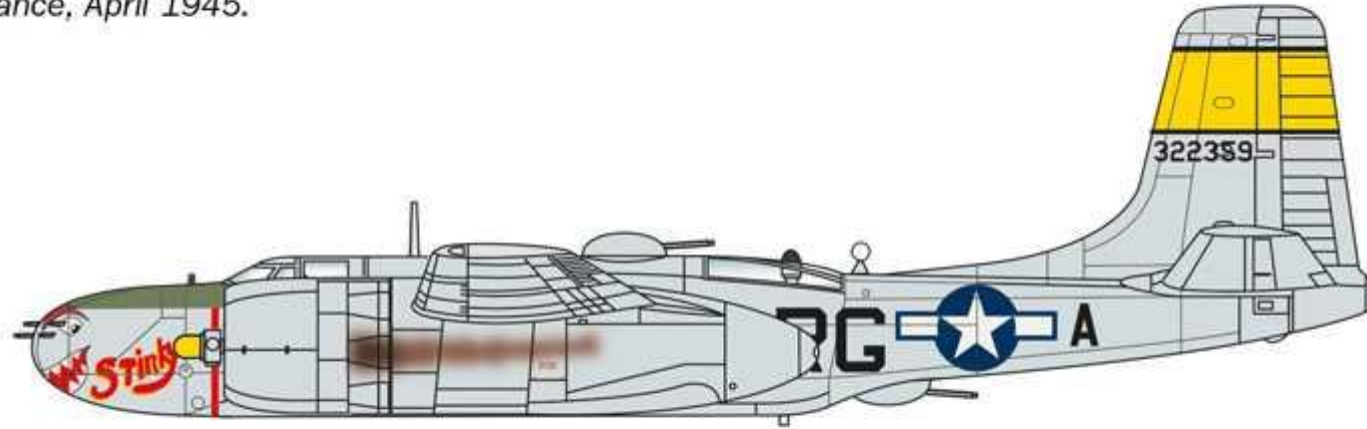

**2x**

**Version A:**

Douglas A-26B Invader, 43-22354, USAAF 669th BS, 416th BG, A69 Laon, France, Spring 1945.

MF Aluminium  
4677AP  
F.S. 37178

MF Gun Metal  
4681AP  
F.S. 37200

F Black  
4768AP  
F.S. 37038

**Version B:**

*Douglas A-26B Invader, 43-22359, USAAF 552nd.BS, 386th BG, A60 Beaumont sur l'Oise, France, April 1945.*

MF Aluminium  
4677AP  
F.S. 37178

MF Gun Metal  
4681AP  
F.S. 37200

F Black  
4768AP  
F.S. 37038

**Version C:**

*Douglas A-26B Invader, 43-22440, USAAF 84th BS, 47th BG, Grosseto AB, Italy, January 1945.*

M F Aluminium  
4677AP  
F.S. 37178

M F Gun Metal  
4681AP  
F.S. 37200

F Black  
4768AP  
F.S. 37038

**Version D:**

*Douglas A-26B Invader, 41-39207, USAAF 553rd BS, 386th BG, A55 Villaroche, France, October 1944.*

■ M F Aluminium  
4677AP  
F.S. 37178

■ M F Gun Metal  
4681AP  
F.S. 37200

■ F Black  
4768AP  
F.S. 37038