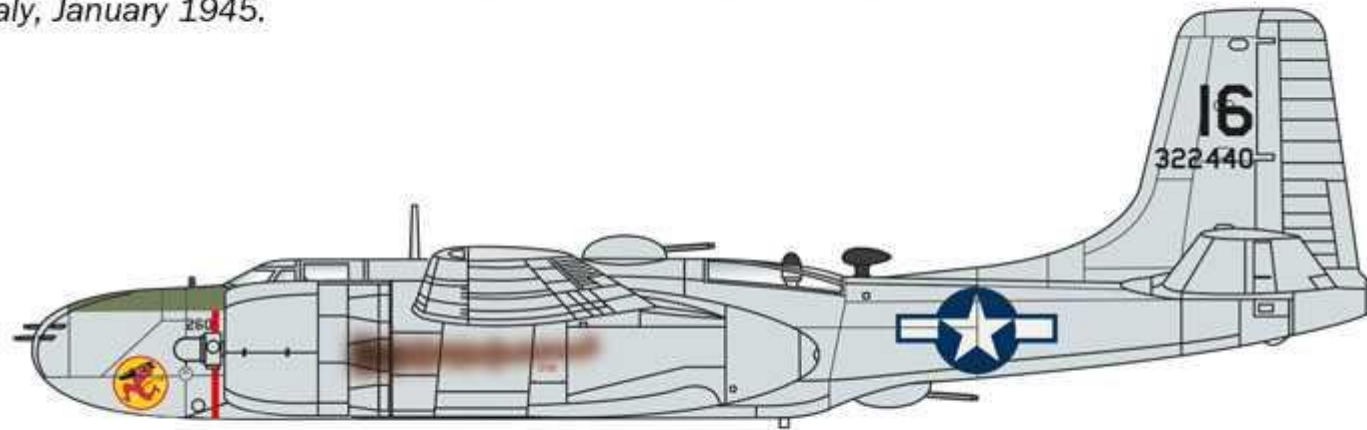

**2x**

**Version A:**

Douglas A-26B Invader, 43-22354, USAAF 669th BS, 416th BG, A69 Laon, France, Spring 1945.

MF Aluminium  
4677AP  
F.S. 37178

MF Gun Metal  
4681AP  
F.S. 37200

F Black  
4768AP  
F.S. 37038

**Version B:**

*Douglas A-26B Invader, 43-22359, USAAF 552nd.BS, 386th BG, A60 Beaumont sur l'Oise, France, April 1945.*

MF Aluminium  
4677AP  
F.S. 37178

MF Gun Metal  
4681AP  
F.S. 37200

F Black  
4768AP  
F.S. 37038

**Version C:**

*Douglas A-26B Invader, 43-22440, USAAF 84th BS, 47th BG, Grosseto AB, Italy, January 1945.*

M F Aluminium  
4677AP  
F.S. 37178

M F Gun Metal  
4681AP  
F.S. 37200

F Black  
4768AP  
F.S. 37038

**Version D:**

*Douglas A-26B Invader, 41-39207, USAAF 553rd BS, 386th BG, A55 Villaroche, France, October 1944.*

■ M F Aluminium  
4677AP  
F.S. 37178

■ M F Gun Metal  
4681AP  
F.S. 37200

■ F Black  
4768AP  
F.S. 37038