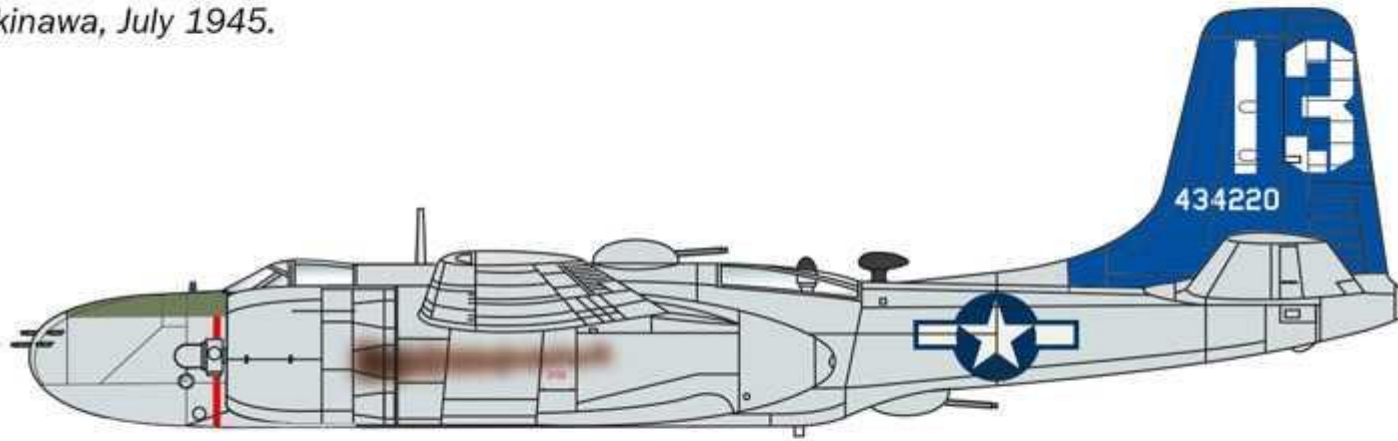

**2x**

**Version A:**

Douglas A-26B Invader, 43-22354, USAAF 669th BS, 416th BG, A69 Laon, France, Spring 1945.

MF Aluminium  
4677AP  
F.S. 37178

MF Gun Metal  
4681AP  
F.S. 37200

F Black  
4768AP  
F.S. 37038

**Version C:**

*Douglas A-26B Invader, 43-22440, USAAF 84th BS, 47th BG, Grosseto AB, Italy, January 1945.*

M F Aluminium  
4677AP  
F.S. 37178

M F Gun Metal  
4681AP  
F.S. 37200

F Black  
4768AP  
F.S. 37038

**Version D:**

*Douglas A-26B Invader, 41-39207, USAAF 553rd BS, 386th BG, A55 Villaroche, France, October 1944.*

■ M F Aluminium  
4677AP  
F.S. 37178

■ M F Gun Metal  
4681AP  
F.S. 37200

■ F Black  
4768AP  
F.S. 37038

**Version E:**

*Douglas A-26B Invader, 44-34220, USAAF 437th BS, 319th BG, Machinato, Okinawa, July 1945.*

M F Aluminium  
4677AP  
F.S. 37178

M F Gun Metal  
4681AP  
F.S. 37200

F Black  
4768AP  
F.S. 37038