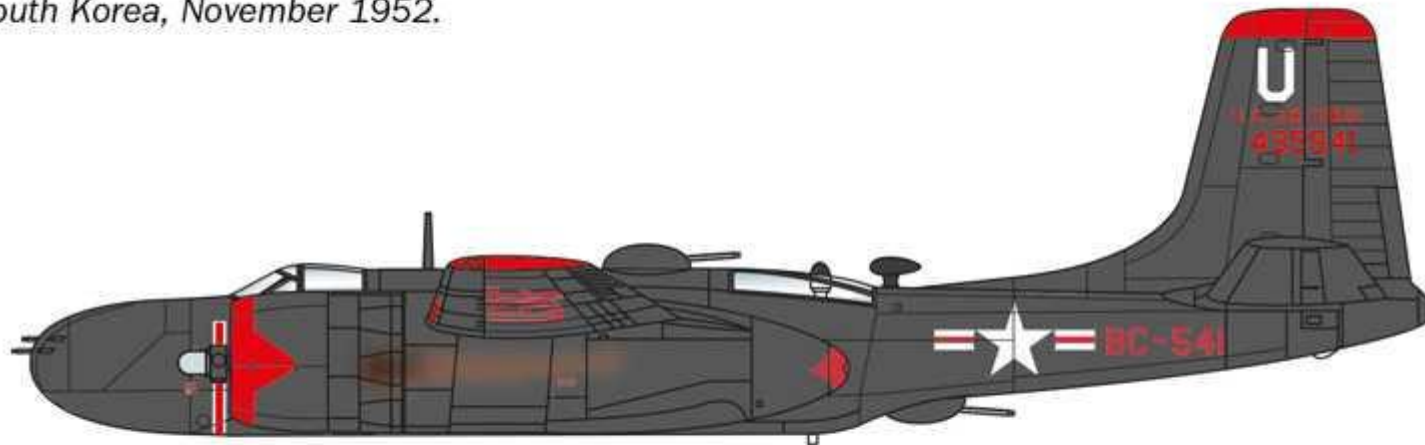

**2x**

**Version A:**

Douglas A-26B Invader, 43-22354, USAAF 669th BS, 416th BG, A69 Laon, France, Spring 1945.

MF Aluminium  
4677AP  
F.S. 37178

MF Gun Metal  
4681AP  
F.S. 37200

F Black  
4768AP  
F.S. 37038

**Version D:**

*Douglas A-26B Invader, 41-39207, USAAF 553rd BS, 386th BG, A55 Villaroche, France, October 1944.*

■ M F Aluminium  
4677AP  
F.S. 37178

■ M F Gun Metal  
4681AP  
F.S. 37200

■ F Black  
4768AP  
F.S. 37038

**Version E:**

*Douglas A-26B Invader, 44-34220, USAAF 437th BS, 319th BG, Machinato, Okinawa, July 1945.*

M F Aluminium  
4677AP  
F.S. 37178

M F Gun Metal  
4681AP  
F.S. 37200

F Black  
4768AP  
F.S. 37038

**Version F:**

*Douglas A-26B Invader, 44-35541, USAF 13th BS, 3rd BG; Kunsan (K-8) AB, South Korea, November 1952.*

 F Black  
4768AP  
F.S. 37038

 M F Gun Metal  
4681AP  
F.S. 37200

 F Guards Red  
4632AP  
F.S. 31350