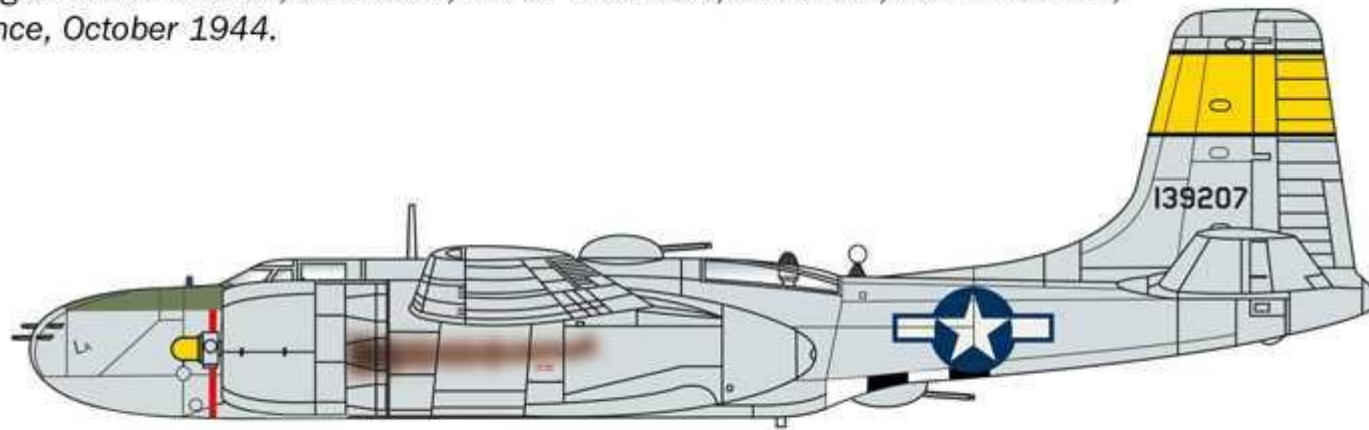

**Version C:**

*Douglas A-26B Invader, 43-22440, USAAF 84th BS, 47th BG, Grosseto AB, Italy, January 1945.*

M F Aluminium  
4677AP  
F.S. 37178

M F Gun Metal  
4681AP  
F.S. 37200

F Black  
4768AP  
F.S. 37038

**Version D:**

*Douglas A-26B Invader, 41-39207, USAAF 553rd BS, 386th BG, A55 Villaroche, France, October 1944.*

■ M F Aluminium  
4677AP  
F.S. 37178

■ M F Gun Metal  
4681AP  
F.S. 37200

■ F Black  
4768AP  
F.S. 37038